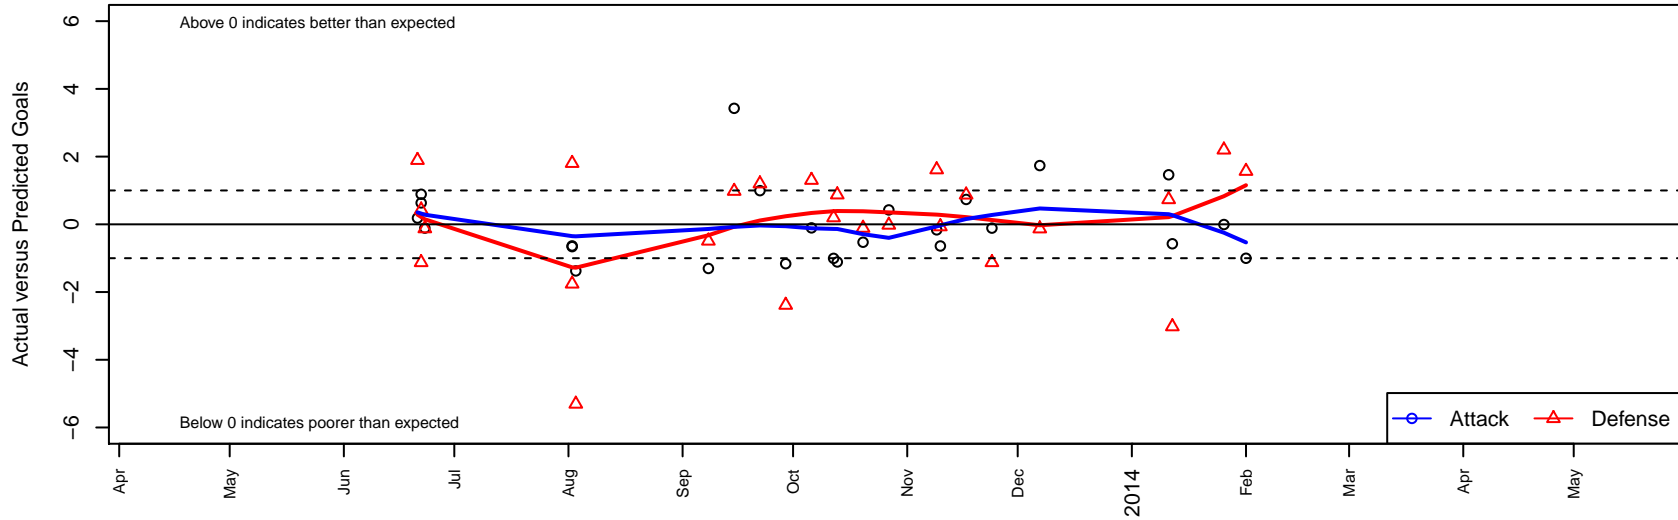

FC Alliance A B97

FC Alliance
 Woodinville, WA
 B97 total strength=1378
 attack=9.1 defense=6.05
 fall league = RCL B97 Div 3
 notes= Gold
 alt names used:
 FC Alliance A B97
 FC Alliance B97 A
 FC Alliance Gold
 72 FC Alliance BU97
 FC ALLIANCE B97 (WA)

Venues played:
 Baker Blast COPA U16
 WA Rush Cup B16 Gold U16
 RCL B97 Div 3
 Challenge Cup B97

FC Alliance A B97
 Dots are actual minus expected GF (blue circles) and GA (red triangles).
 Blue line is smoothed change in attack strength. Red is smoothed change in defense strength.